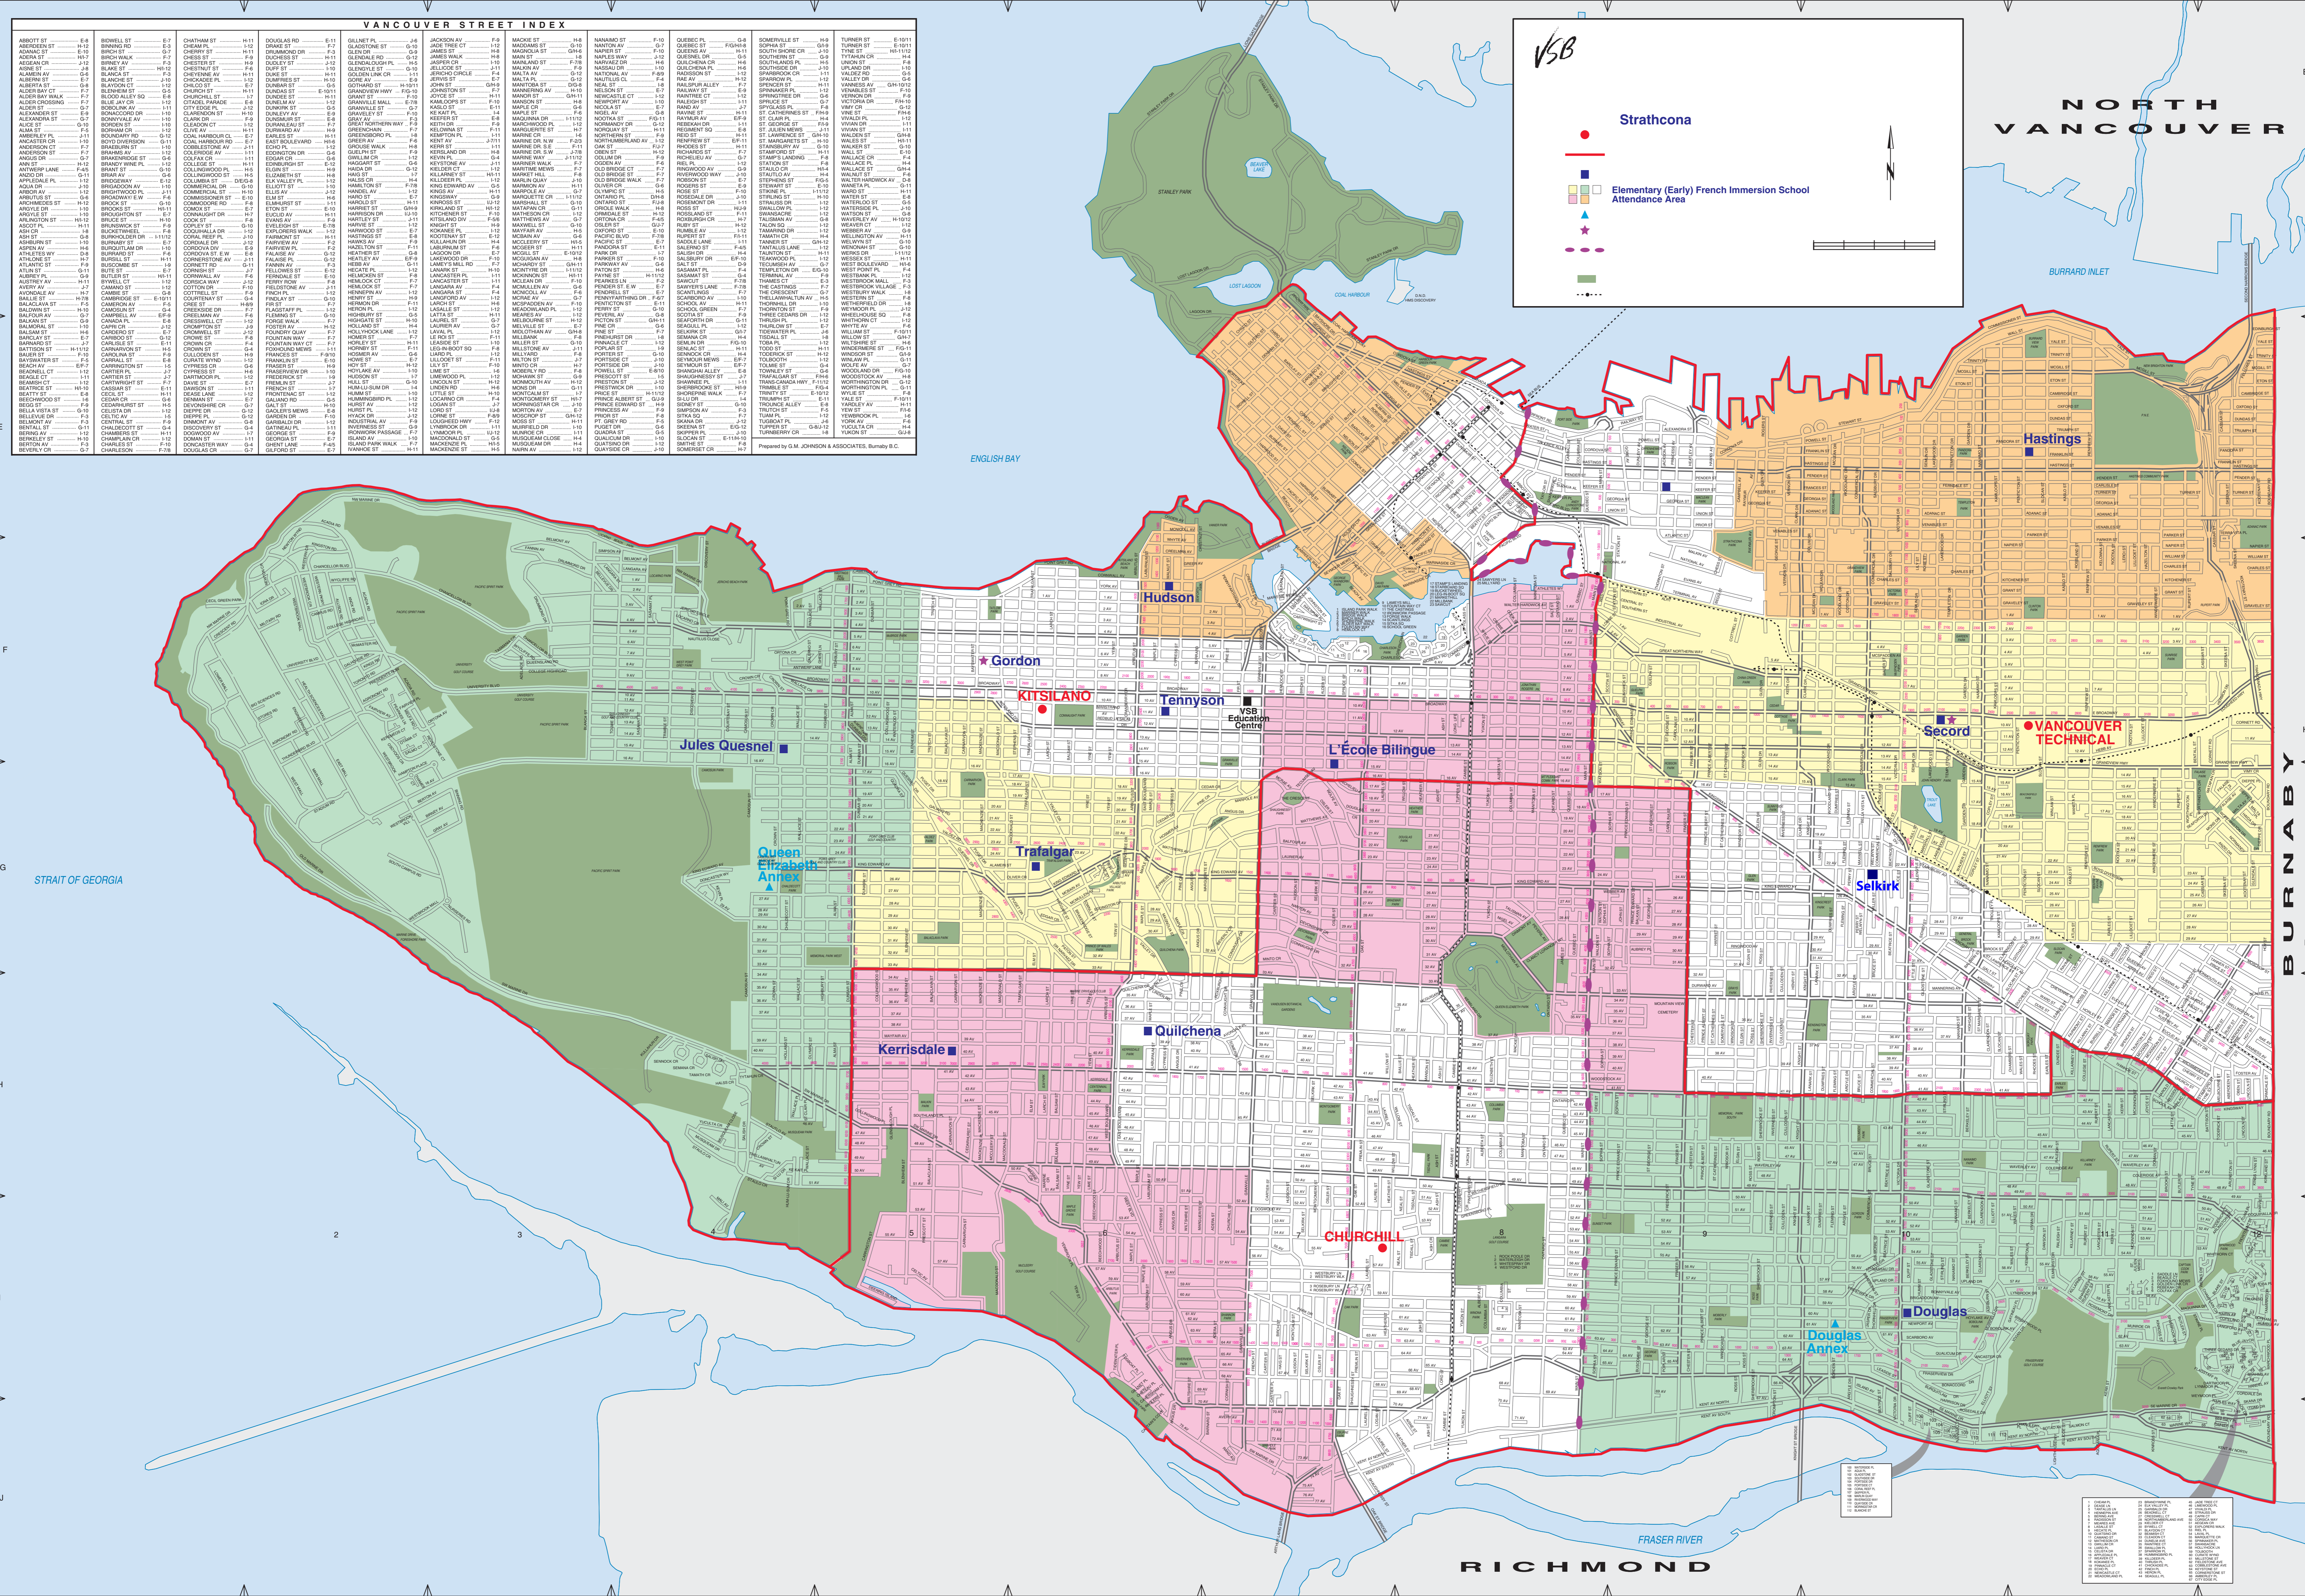

VANCOUVER STREET INDEX

Table listing street names and their corresponding grid coordinates (e.g., ABBOTT ST E-8, ALBERTA ST E-10, ANNE ST E-10).

Legend for the map showing symbols for VSB (red dot), Strathcona (red outline), Elementary (Early) French Immersion School Attendance Area (colored squares), and other markers like a star and a triangle.

NORTH VANCOUVER

Small table in the bottom right corner listing street names and their grid coordinates.