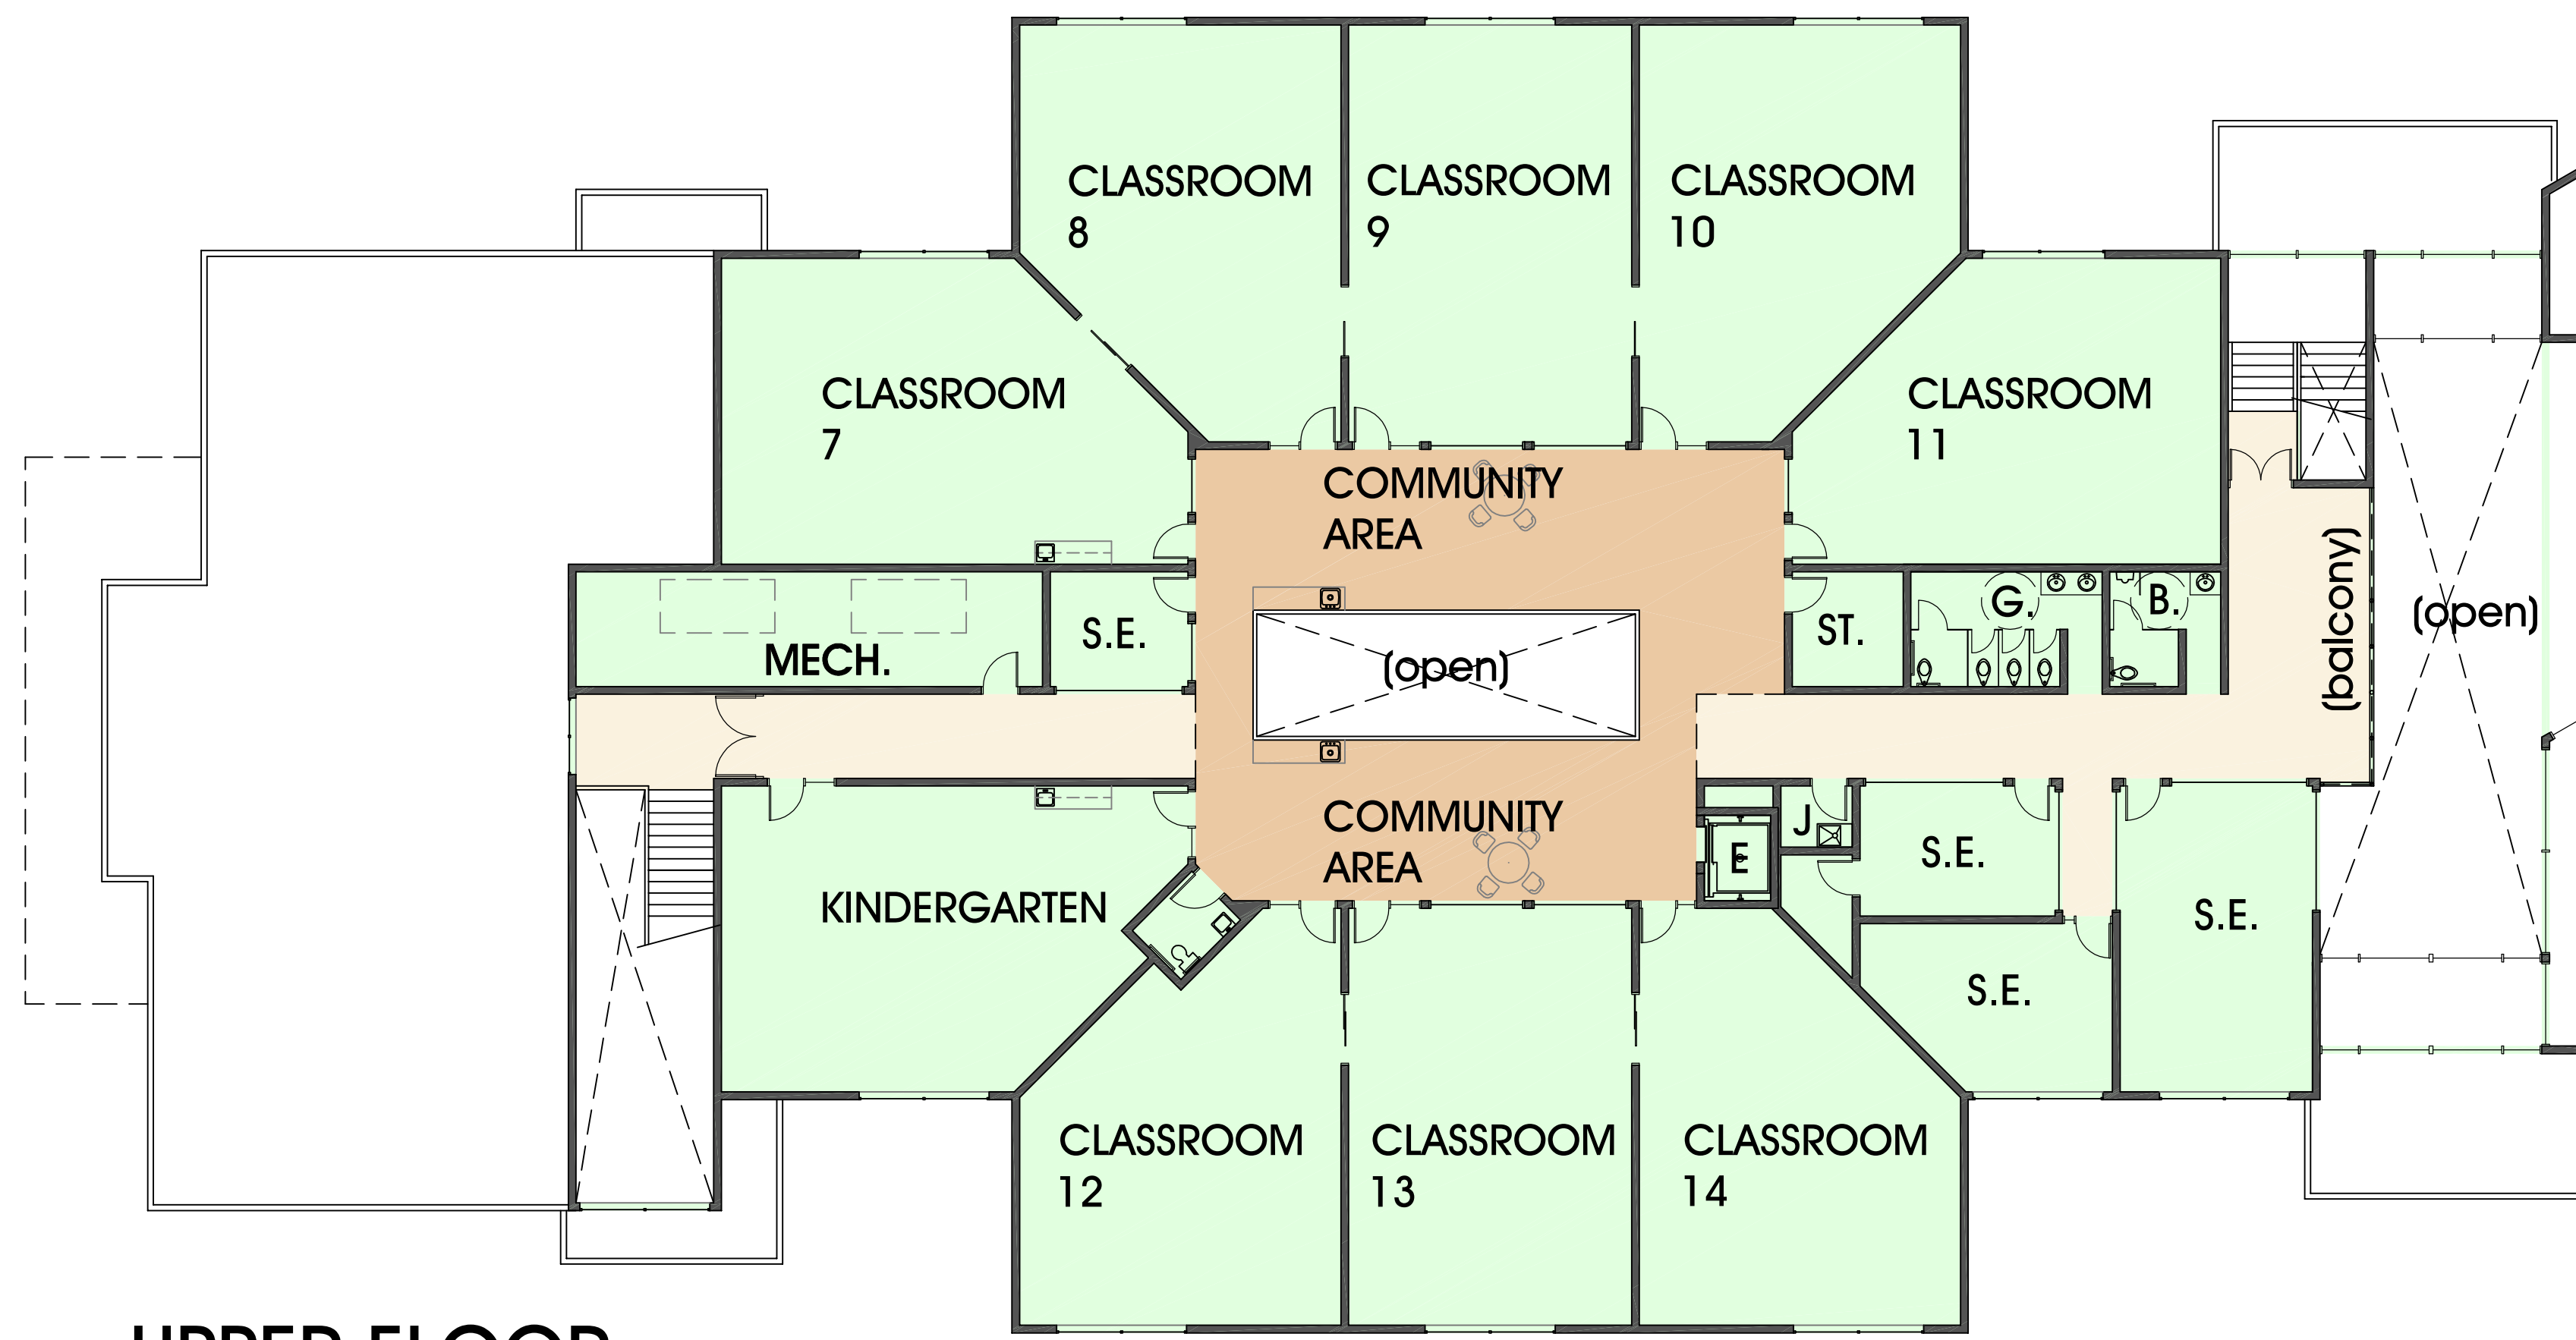

UPPER FLOOR