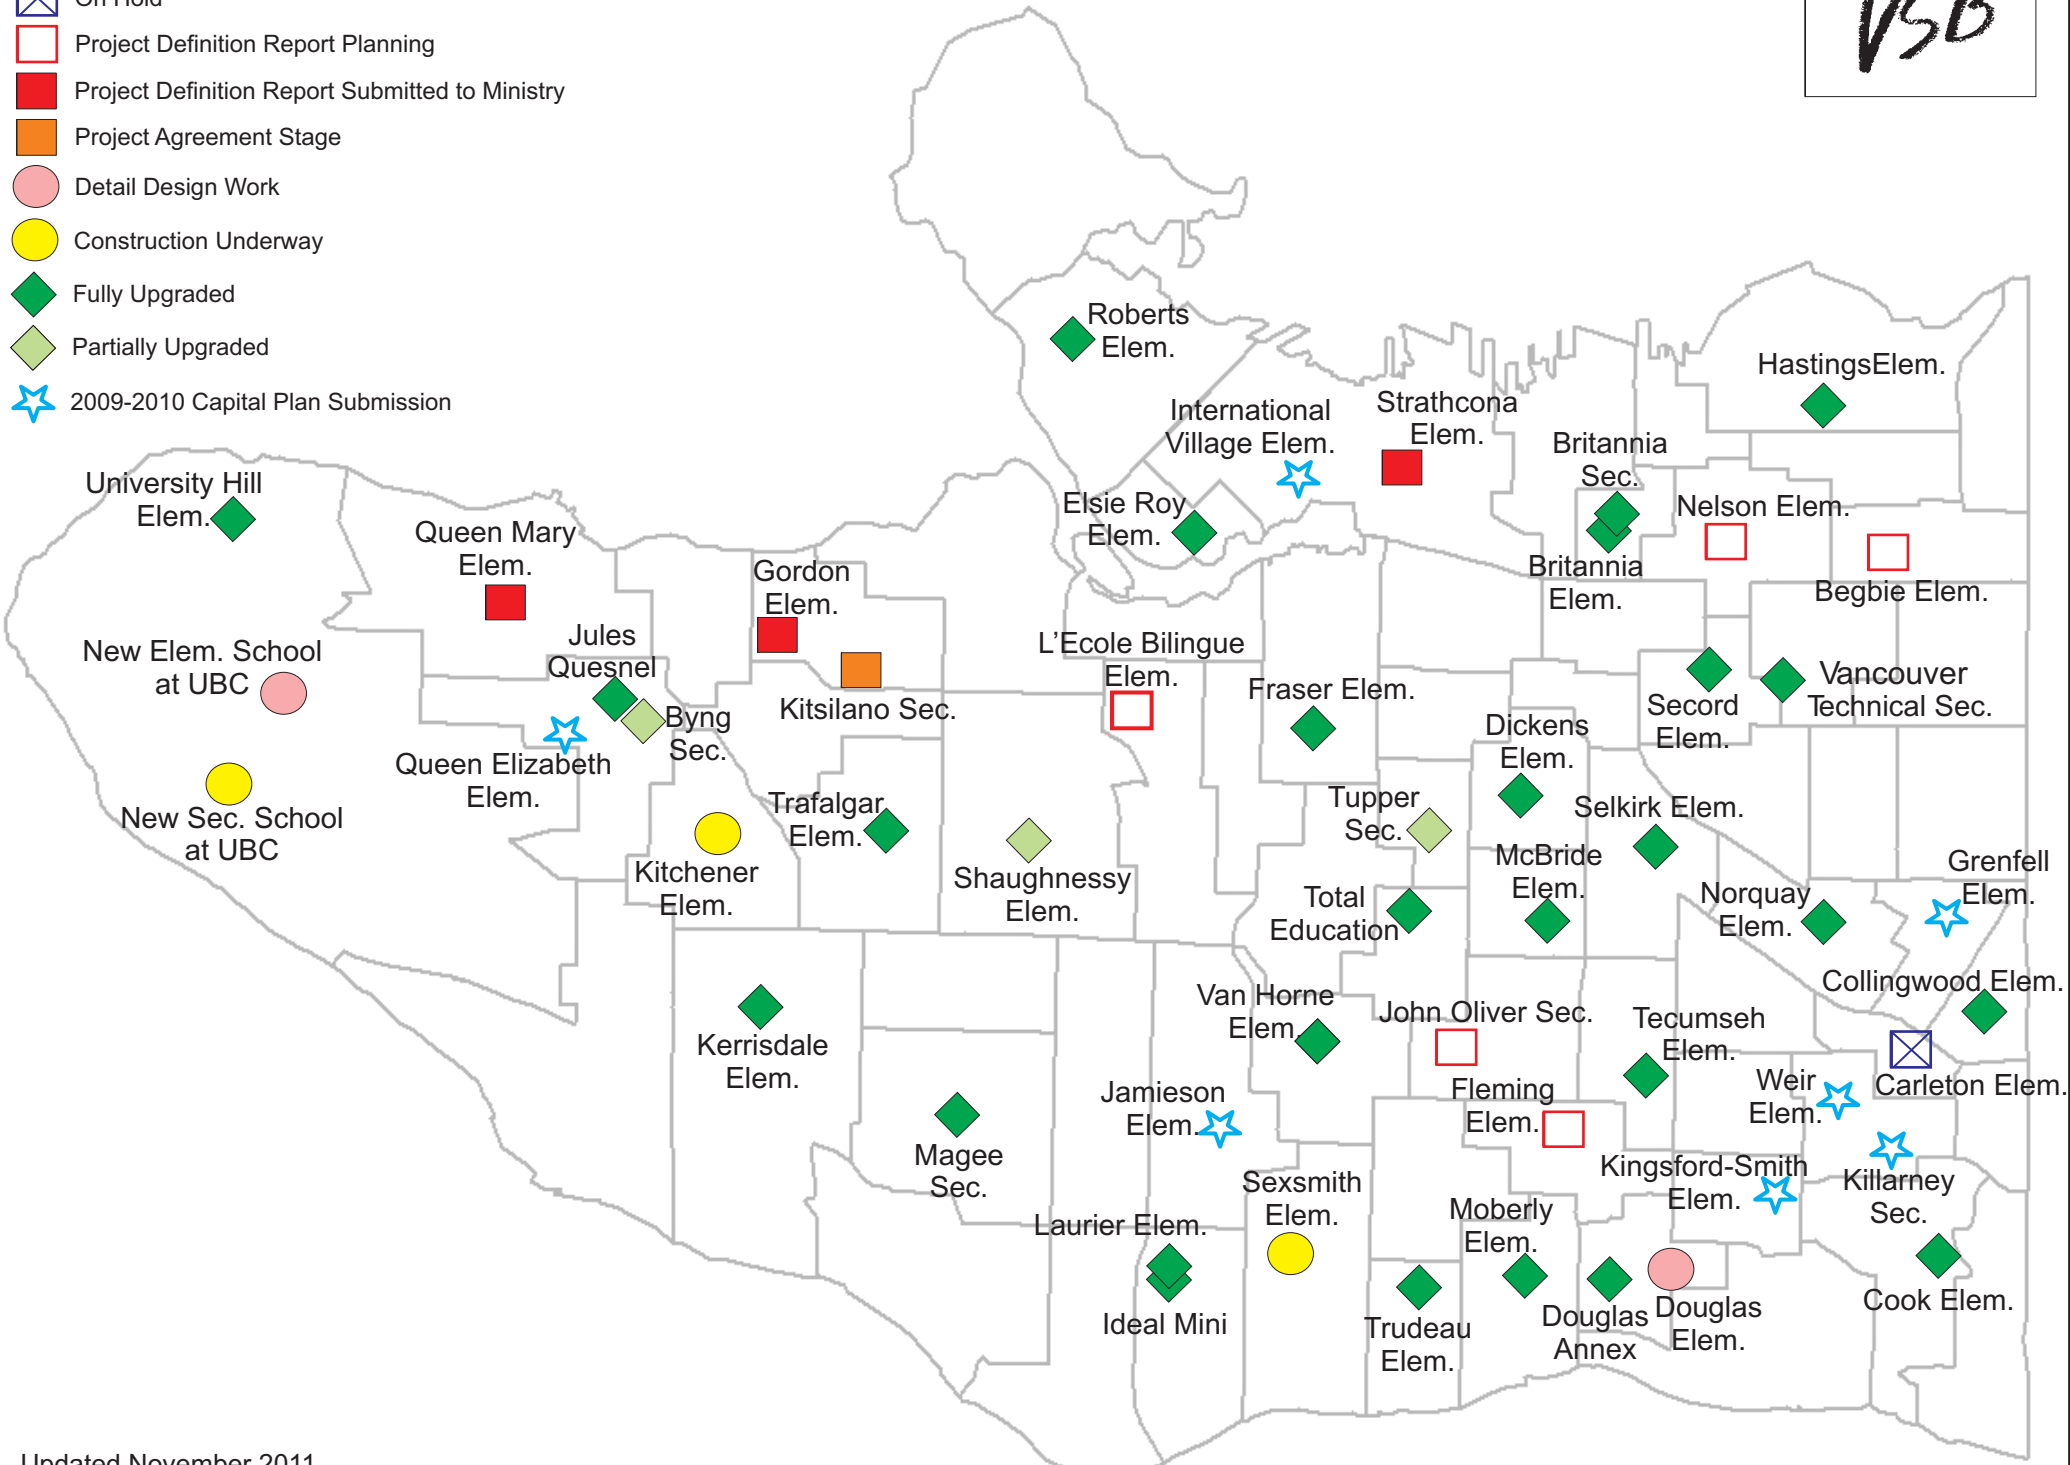

Status of Capital Projects (1996 - 2011)

Legend

-  On Hold
-  Project Definition Report Planning
-  Project Definition Report Submitted to Ministry
-  Project Agreement Stage
-  Detail Design Work
-  Construction Underway
-  Fully Upgraded
-  Partially Upgraded
-  2009-2010 Capital Plan Submission

Status of Capital Projects (1996 - 2011)

Legend

- On Hold
- Project Definition Report Planning
- Project Definition Report Submitted to Ministry
- Project Agreement Stage
- Detail Design Work
- Construction Underway
- 2009-2010 Capital Plan Submission