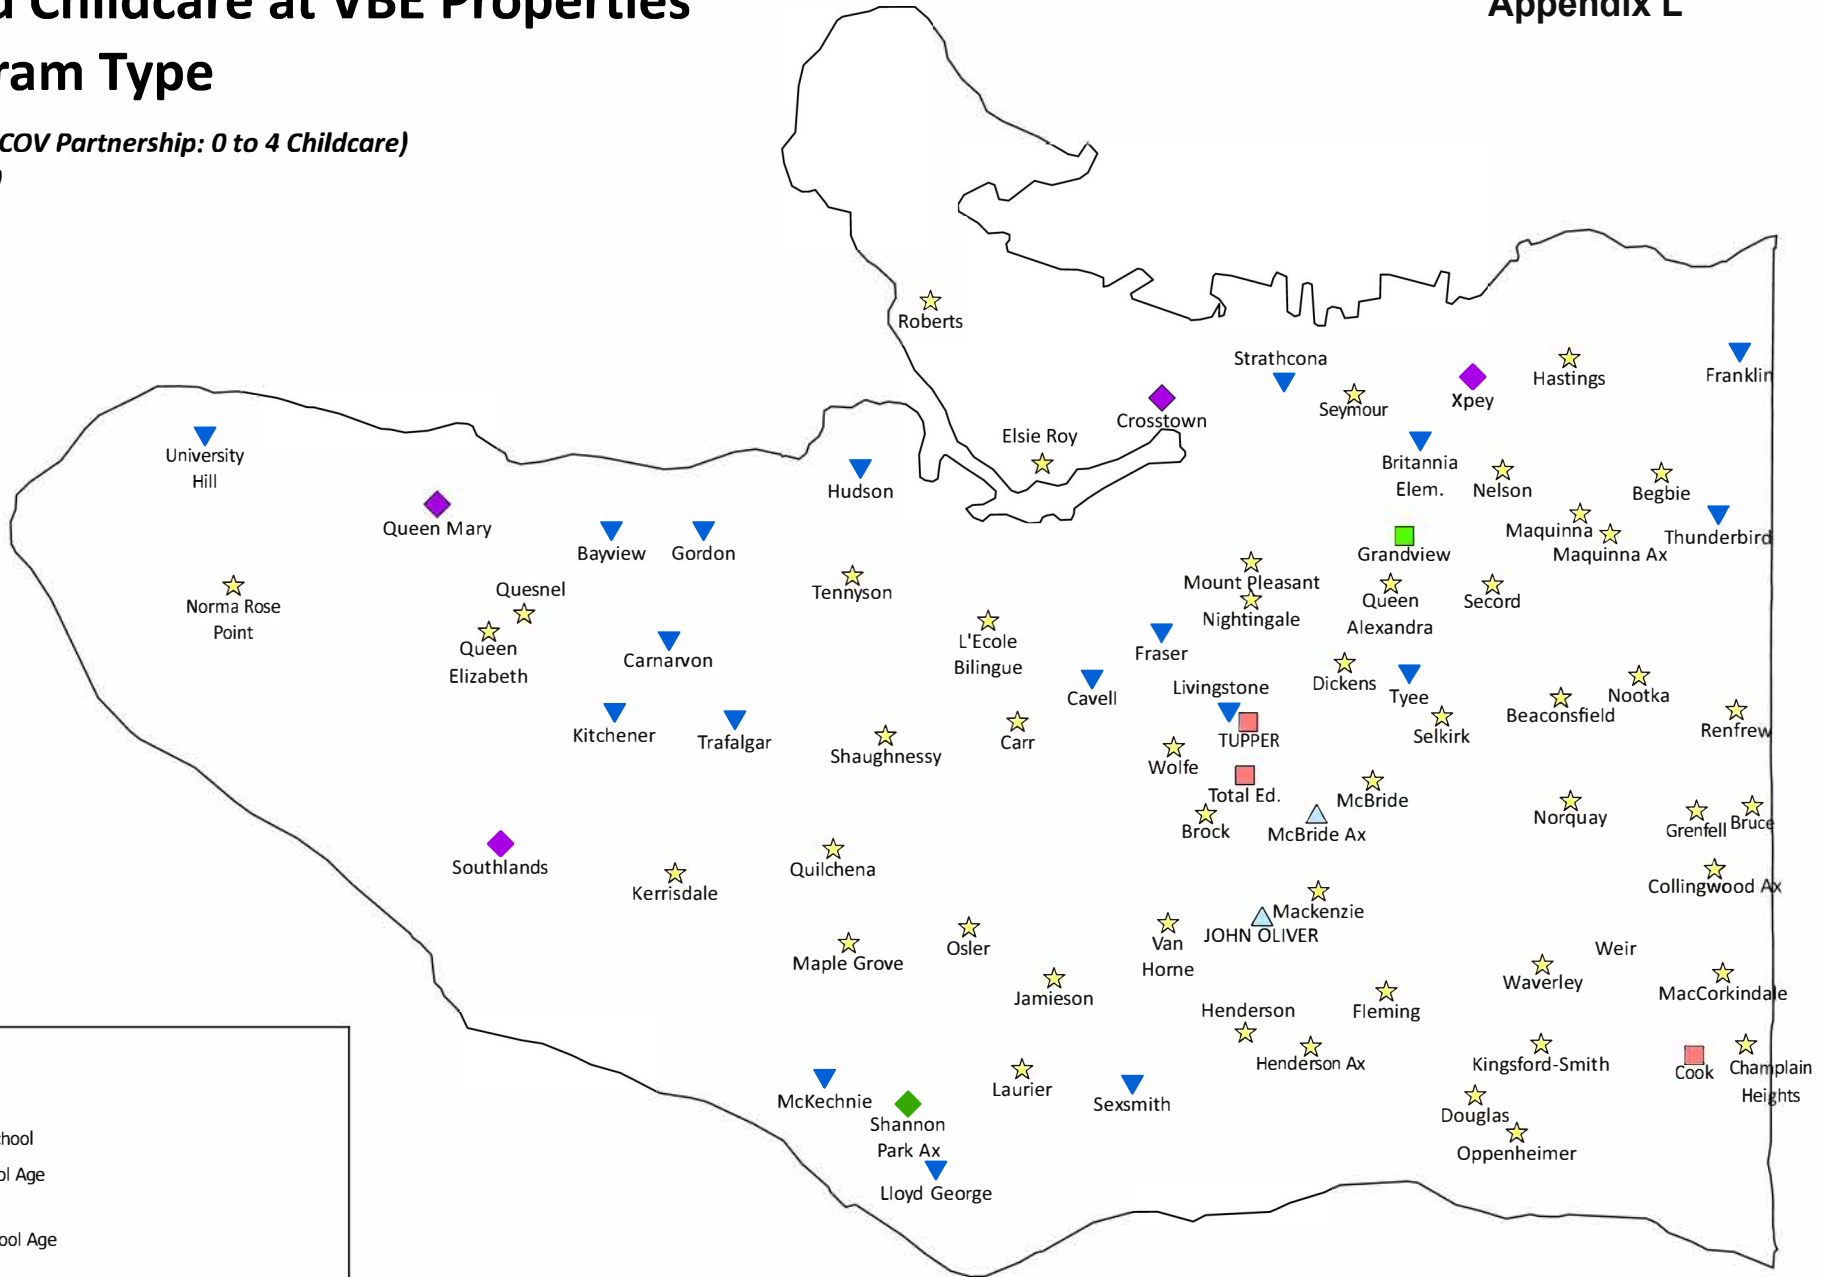

# Licensed Childcare at VBE Properties by Program Type

(excluding VBE/COV Partnership: 0 to 4 Childcare)  
December 2020

**Program Type**

- Daycare
- Daycare/Preschool
- Daycare/School Age
- Preschool
- Preschool/School Age
- School Age
- Preschool/School Age/Daycare

0 0.75 1.5 3 KM

Data Source: VSB Rental  
Prepared on: December 2020