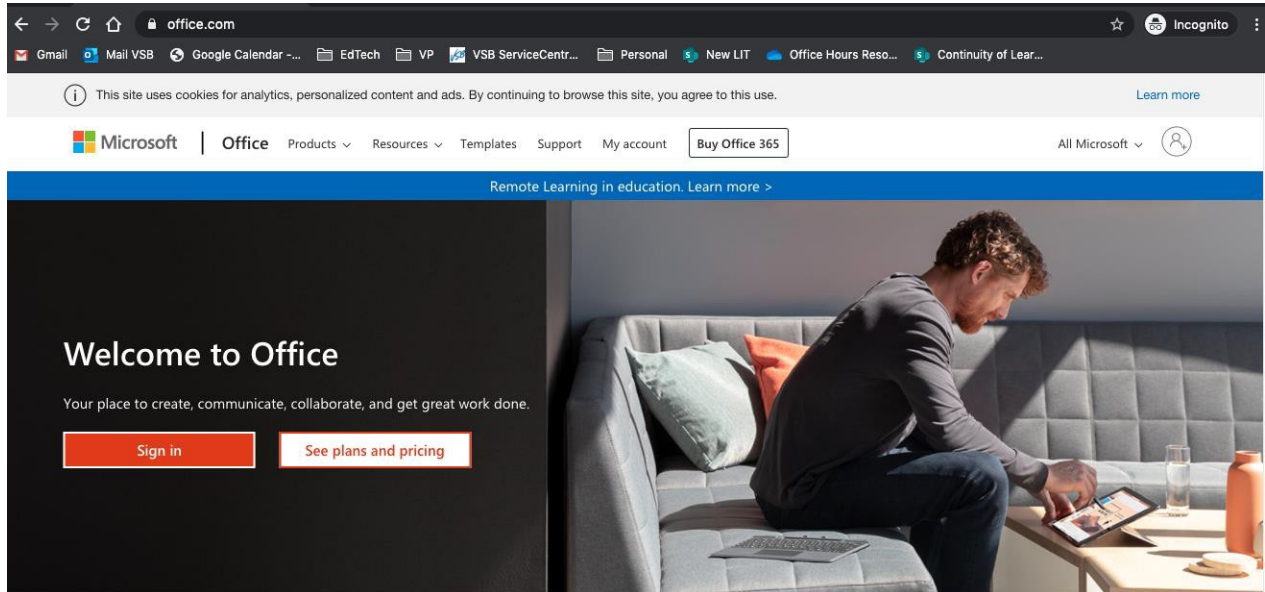

VSB Students Logging onto Office365

Go To :: Office.com

Sign in to use you favorite productivity apps from any device

Sign in with your VSB email address. It is your Student#@learn.vsb.bc.ca

Sign in

1234567@learn.vsb.bc.ca