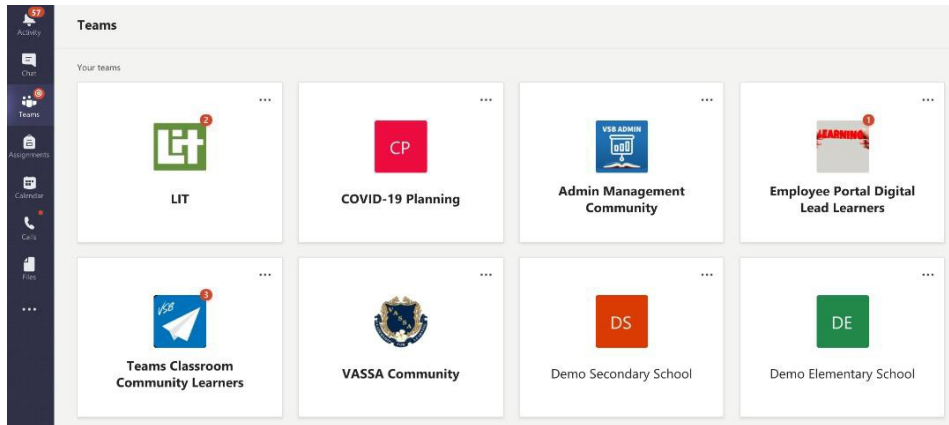

First Stop? Microsoft TEAMS

[Intro to Teams](#)
[Students Begin Here](#)
[Guidance for Parents](#)