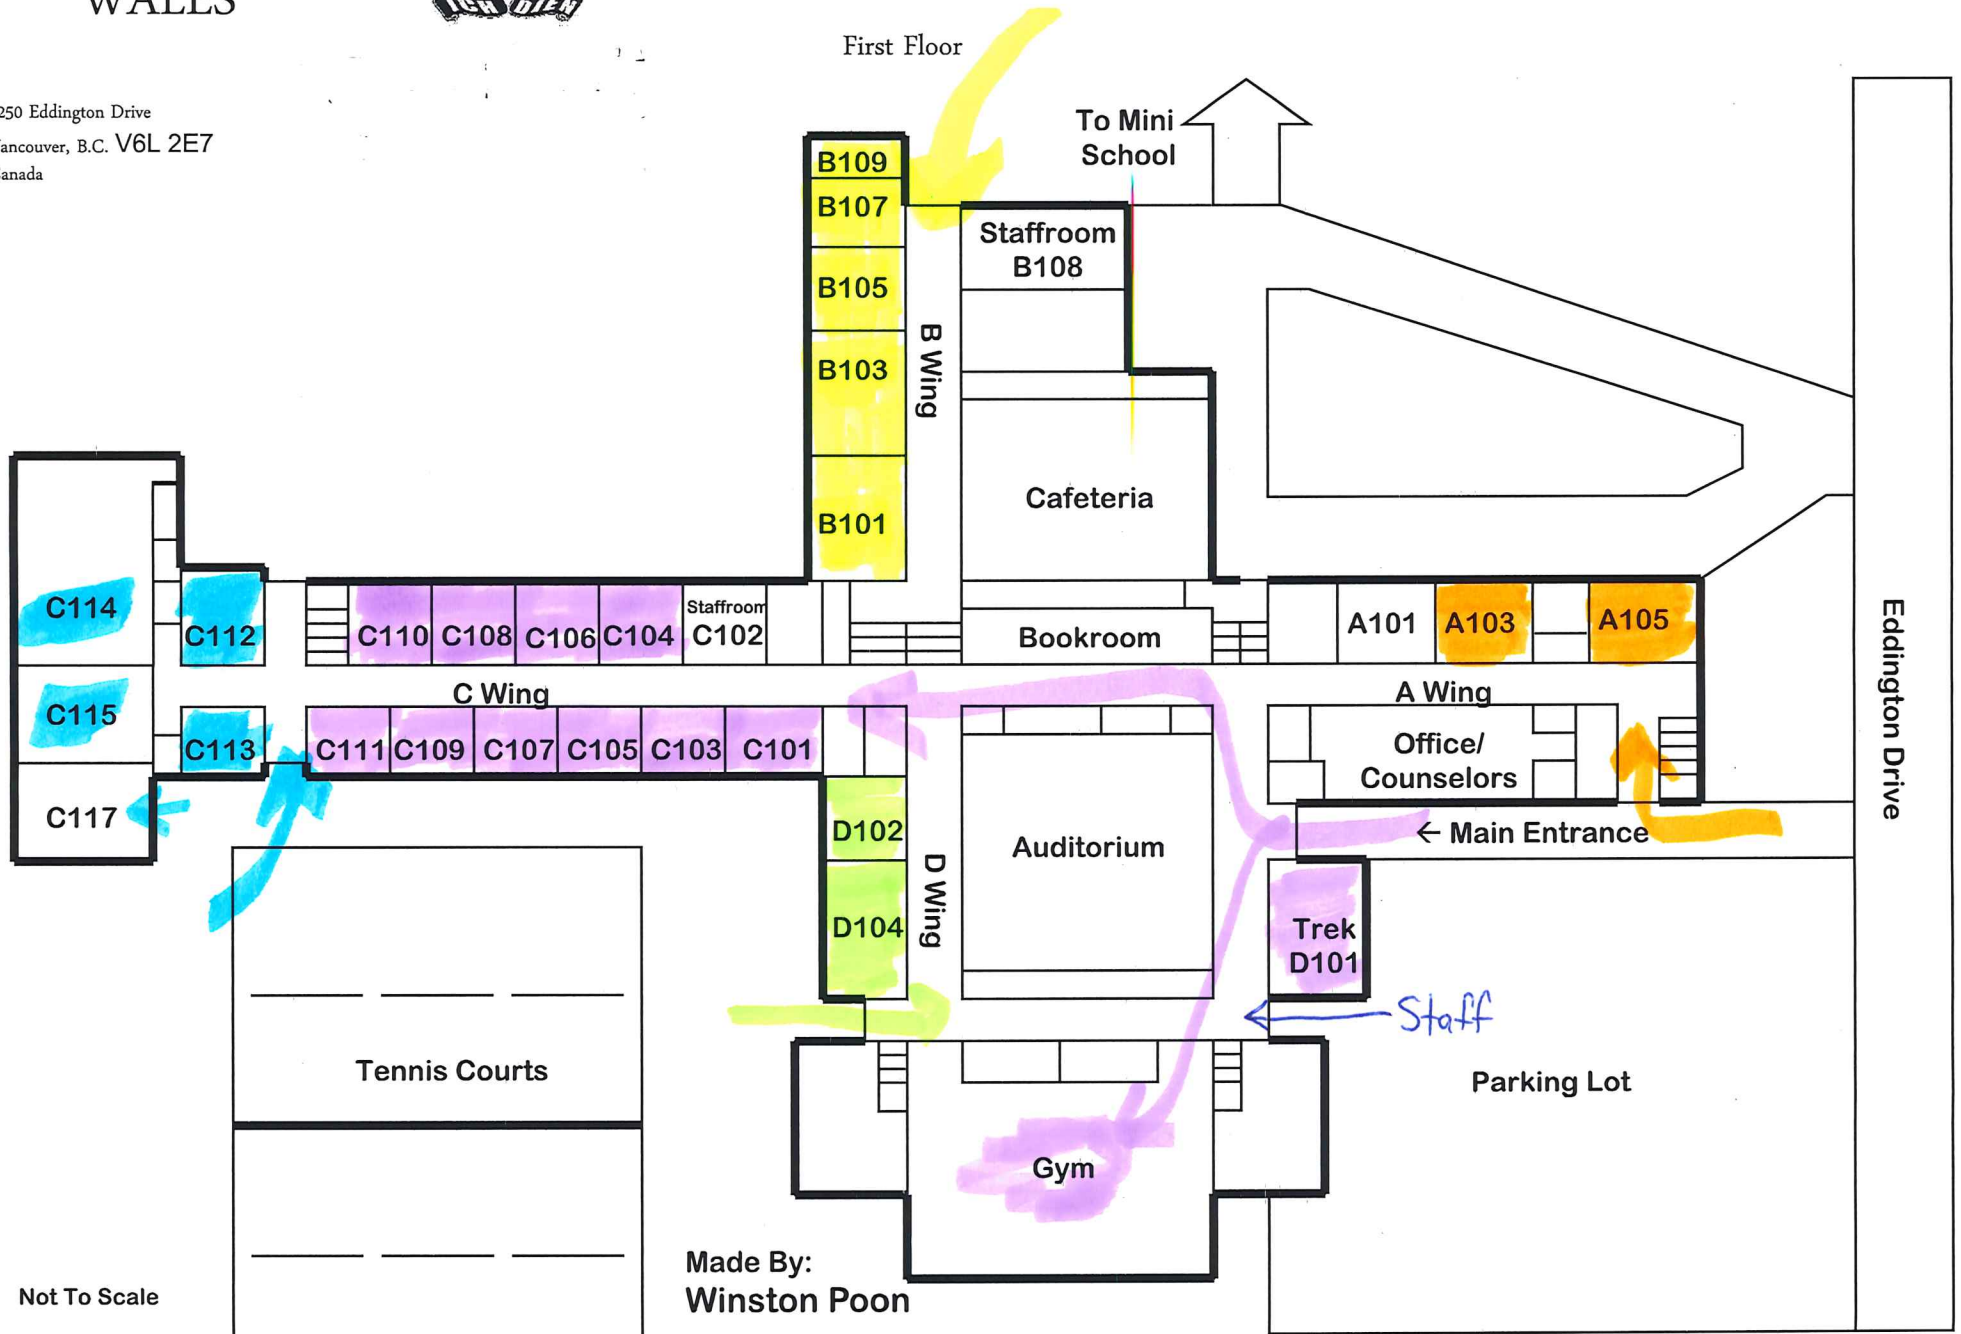

PRINCE
Of
WALES

2250 Eddington Drive
Vancouver, B.C. V6L 2E7
Canada

PRINCE Of WALES

2250 Eddington Drive
Vancouver, B.C.
Canada
V6L 2E7

Second Floor

Not To Scale

Made By:
Winston Poon

PRINCE
Of
WALES

MINI School

2250 Eddington Drive
Vancouver, B.C.
Canada
V6L 2E7

Upper Floor

Lower Floor

MINI OFFICE

Main Floor

Activity Room

Main Hall