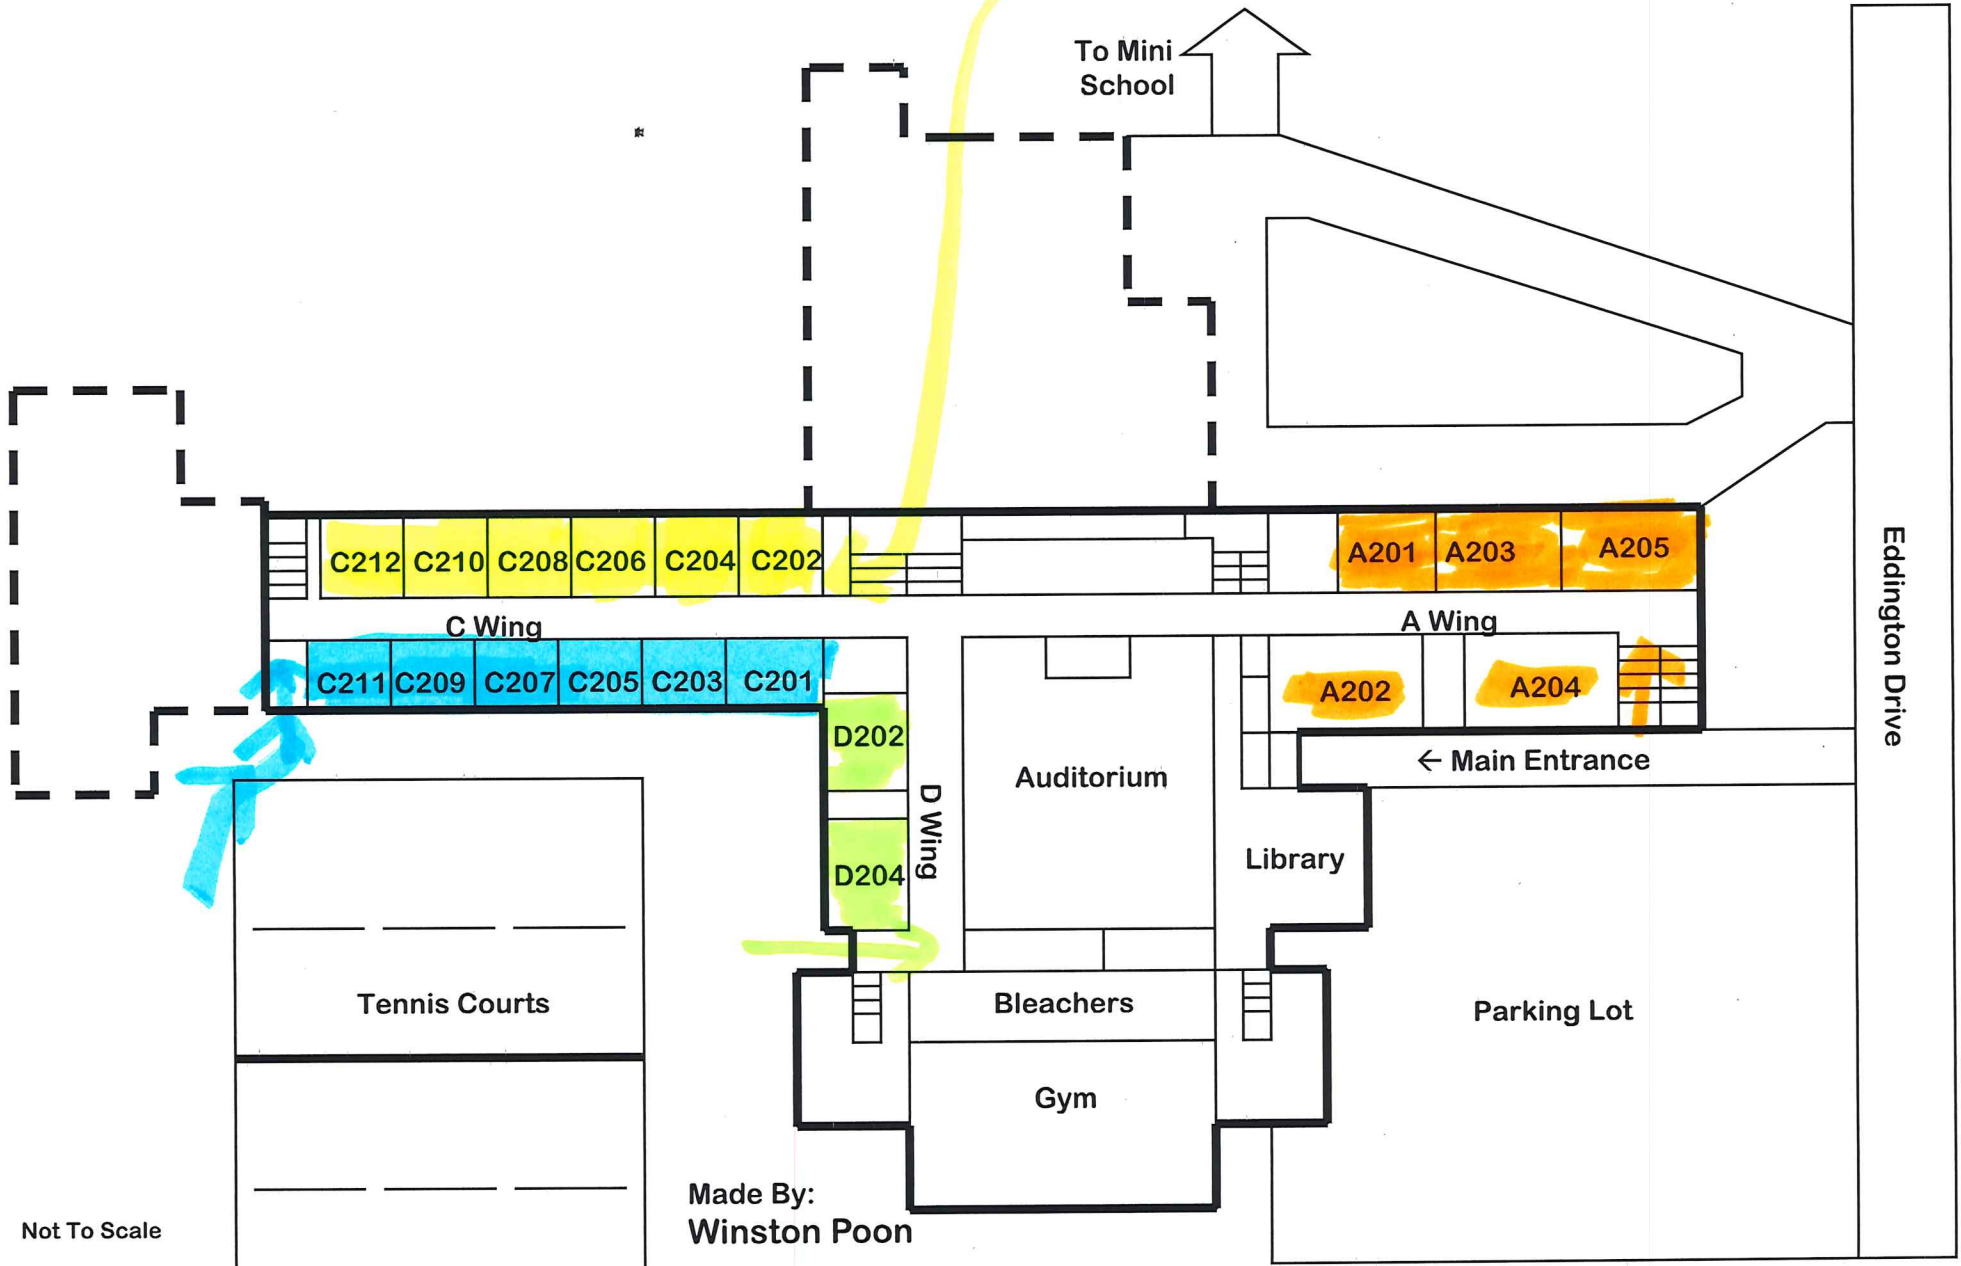

PRINCE
Of
WALES

2250 Eddington Drive
Vancouver, B.C. V6L 2E7
Canada

PRINCE Of WALES

2250 Eddington Drive
Vancouver, B.C.
Canada
V6L 2E7

Second Floor

Not To Scale

Made By:
Winston Poon

PRINCE
Of
WALES

MINI School

2250 Eddington Drive
Vancouver, B.C.
Canada
V6L 2E7

Upper Floor

Lower Floor

MINI OFFICE

Main Floor

Activity Room

Main Hall