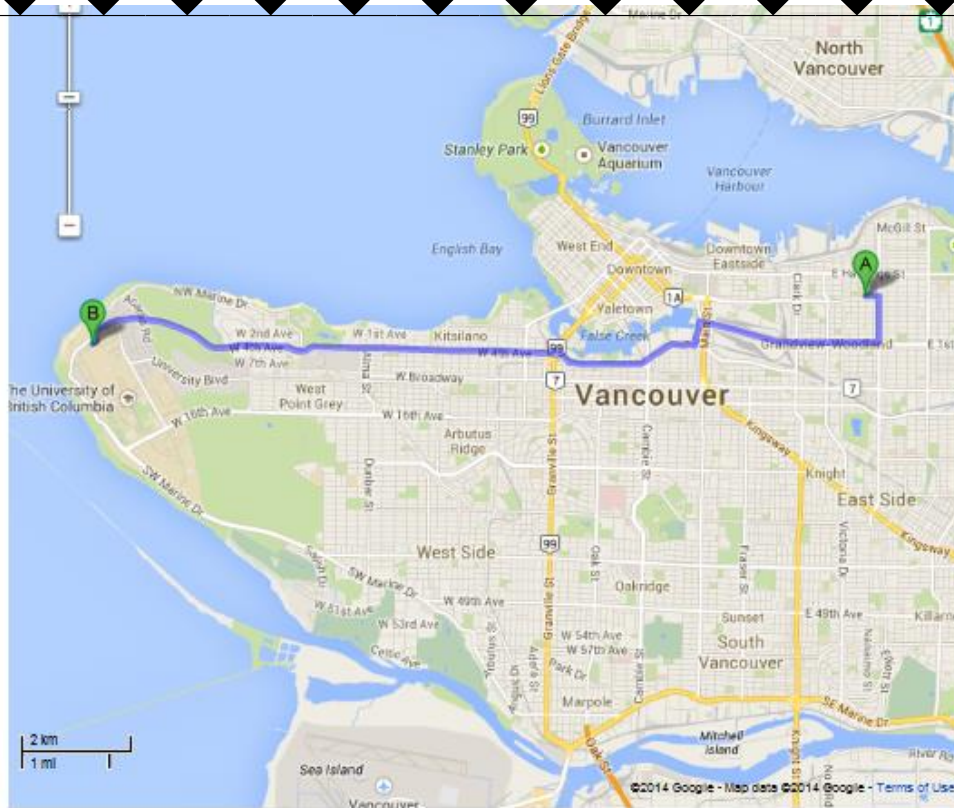

A 727 Templeton Dr, Vancouver, BC V5L 4N8

1. Head north on Templeton Dr toward Adanac St go 11 m
total 11 m
-  2. Take the 1st right onto Adanac St go 230 m
total 250 m
About 48 secs
-  3. Take the 2nd right onto Nanaimo St go 900 m
total 1.1 km
About 1 min
-  4. Turn right onto E 1st Ave go 1.5 km
total 2.6 km
About 3 mins
5. Continue onto Terminal Ave go 1.8 km
total 4.5 km
About 3 mins
-  6. Turn left onto Quebec St go 450 m
total 4.9 km
About 1 min
-  7. Turn right onto E 2nd Ave go 1.1 km
total 6.0 km
About 2 mins
8. Continue straight onto W 6th Ave go 1.3 km
total 7.3 km
About 2 mins
9. Continue onto W 4th Ave go 6.5 km
total 13.8 km
About 10 mins
10. Continue onto Chancellor Blvd go 2.5 km
total 16.3 km
About 3 mins
-  11. Slight left onto NW Marine Dr go 39 m
total 16.3 km
-  12. Turn left onto E Mall S go 160 m
total 16.5 km
About 1 min
-  13. Turn right onto Crescent Rd go 98 m
total 16.6 km
Destination will be on the right