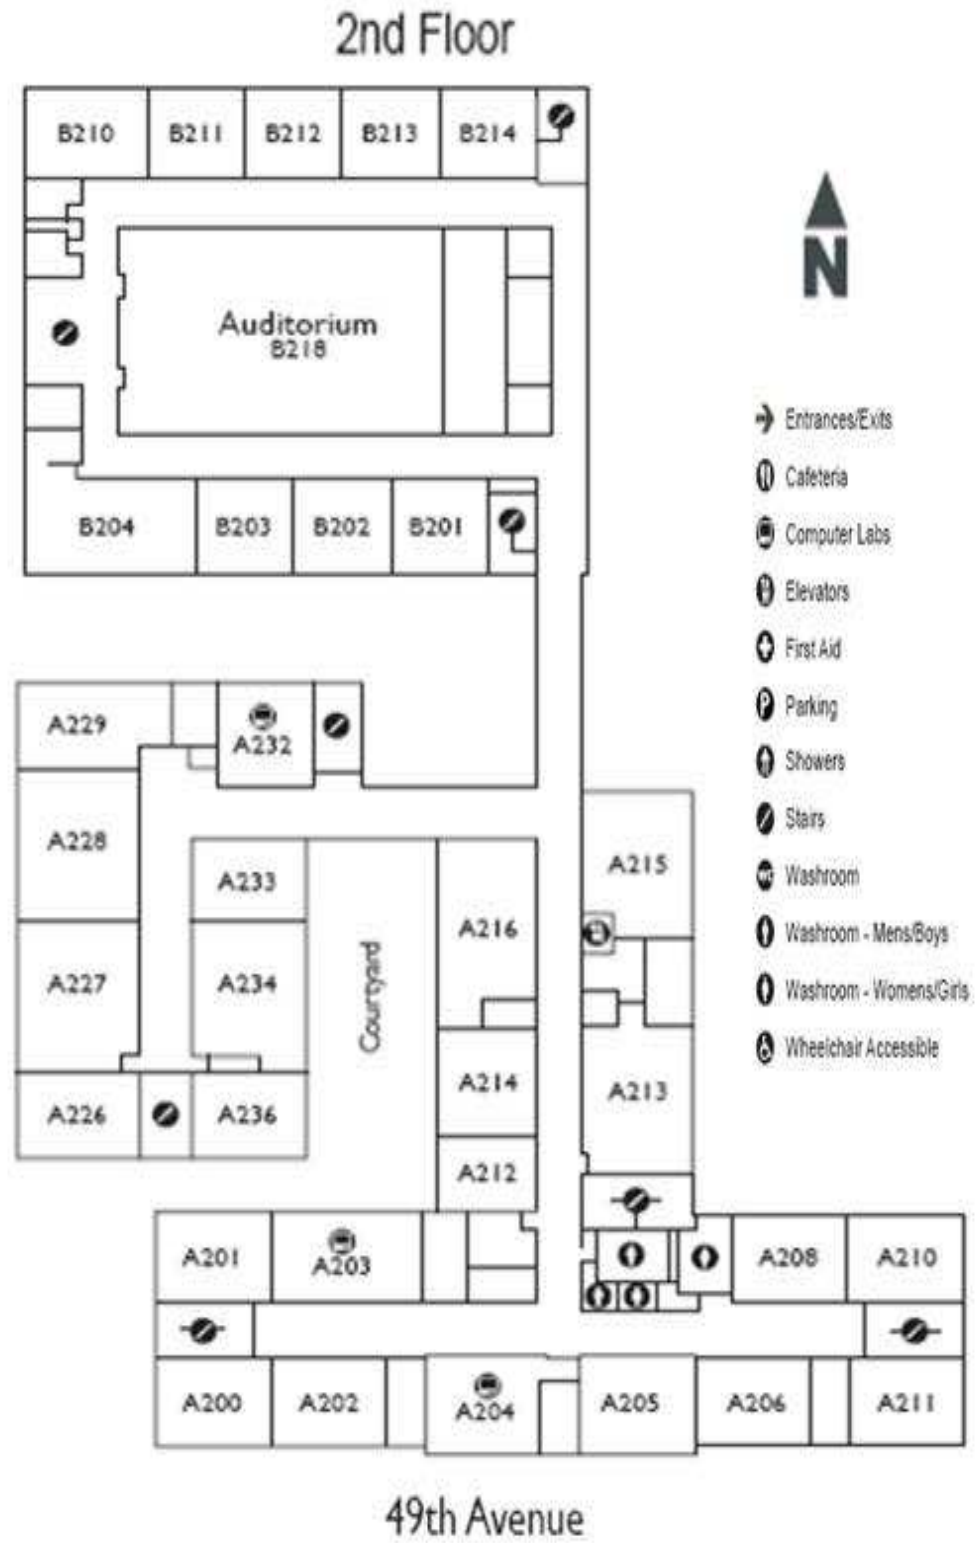

Map of Killarney Secondary School—2nd & 3rd Floors

- Entrances/Exits
- ☺ Cafeteria
- 💻 Computer Labs
- ⬆ Elevators
- 🚑 First Aid
- 🅇 Parking
- 🚿 Showers
- 🌀 Stairs
- 🚻 Washroom
- 🚻 Washroom - Mens/Boys
- 🚻 Washroom - Womens/Girls
- ♿ Wheelchair Accessible